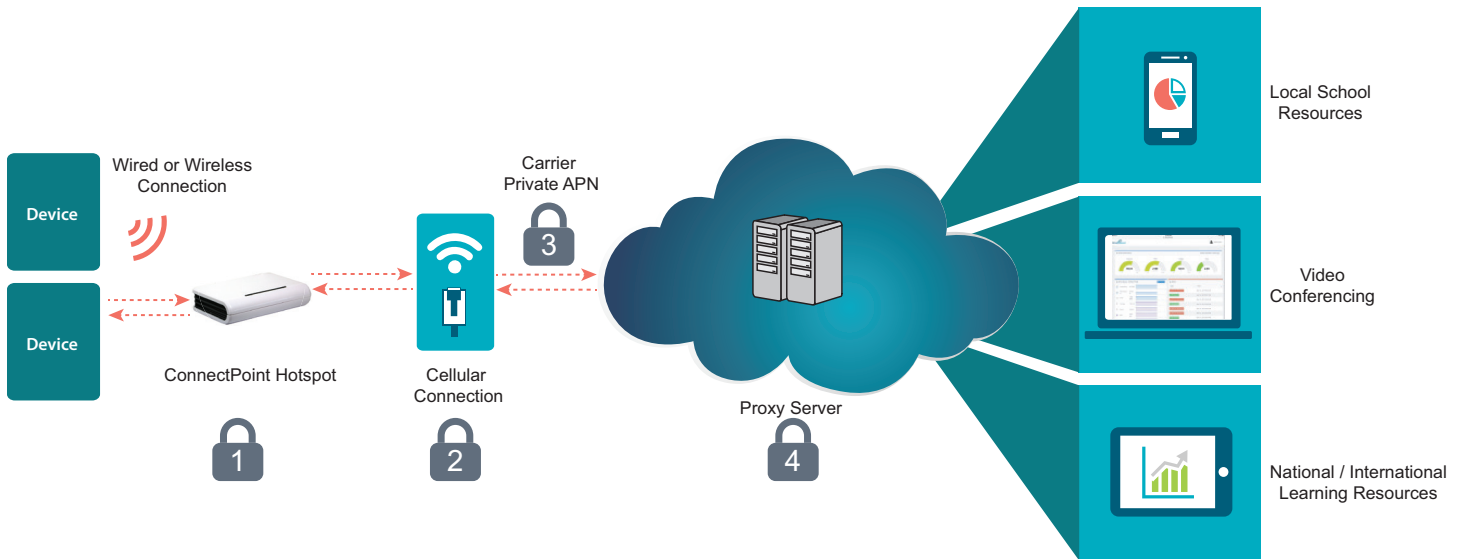

1. 1 All configuration settings are built into the OS and cannot be changed in software.
2. 2 SIM number, modem serial number, user name and password all must match to make a connection to the carrier network and APN.
3. 3 The carrier private APN is a private network residing within the cellular carrier. There is only one portal to connect to the Internet and it is secured and controlled.
4. 4 The proxy server white lists the IP addresses that can be reached by the client computers. No other websites or IP addresses can be reached.

ConnectPoint Hotspot Specifications

Electrical

Operating Voltage: 5VDC, standard USB-C power port

Communications:

IEEE 802.11 b/g/n Wi-Fi
LTE CAT-1 cellular modem

Environmental:

Operating temperature: -20°C to +70°C (-4°F to +158°F)

Mechanical:

3.15 x 4.33 x 0.98 Inches (80 x 110 x 25mm)