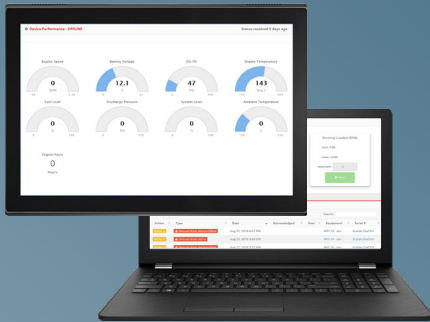

The small, unobtrusive enclosure means the ConnectPoint Hotspot can be placed in an out-of-the-way location in a home or office.

The ConnectPoint Hotspot is a very simple and inexpensive way to bring Internet connectivity to homes and offices.

Benefits

- CAT-1 modem can support video streaming while being low power and low cost.
- Extremely simple set-up for easy installation.
- Server whitelisting option that configures the ConnectPoint Hotspot to only connect to specific Internet servers.
- MAC address whitelisting option configures the ConnectPoint Hotspot to only allow specific devices to connect to it over Wi-Fi.
- Multi-language administration portal for configuring Wi-Fi and cellular connections.
- Small, unobtrusive size.
- Custom labeling and packaging are available.

501 Hobbs Street
Tampa, FL 33619
www.nexcommssystem.com
(813) 302-7131